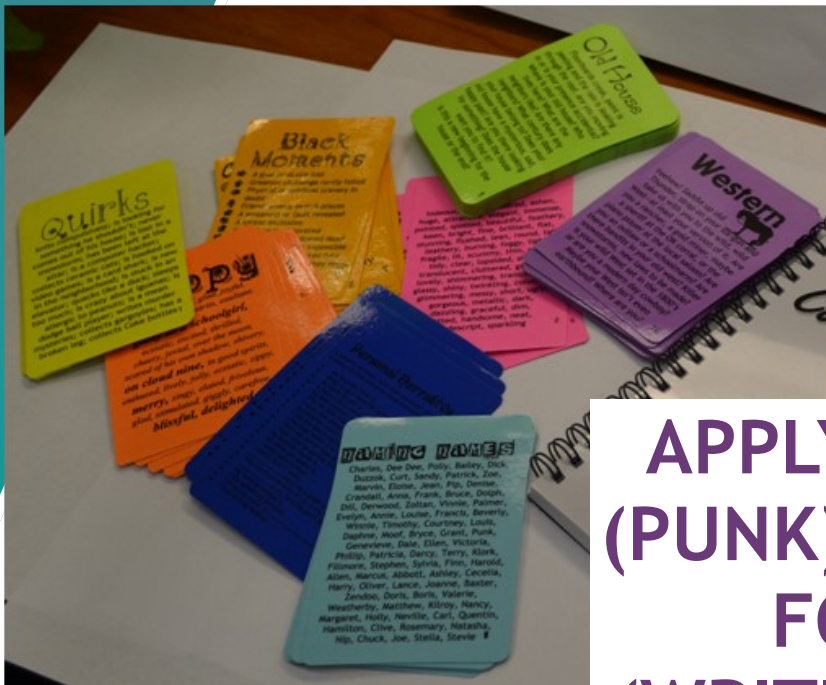

## GP CREATIVE

The GP Creative Cards offer students (and teachers) a dizzying array of creativity-inspiring, plot-building, imagination-stirring, writing-addiction ideas that will enable them to incorporate the concepts introduced in Grammar Punk's GP Creative: A Creative Writing Course.

- GENRE
- LOCATION
- EMOTION
- CHARACTER QUIRKS
- WHAT'S IN A NAME?
- OCCUPATIONS
- SENSORY
- SITUATIONS

**APPLY GRAMMAR  
(PUNK) ONCE A DAY  
FOR BEST  
(WRITING)RESULTS**